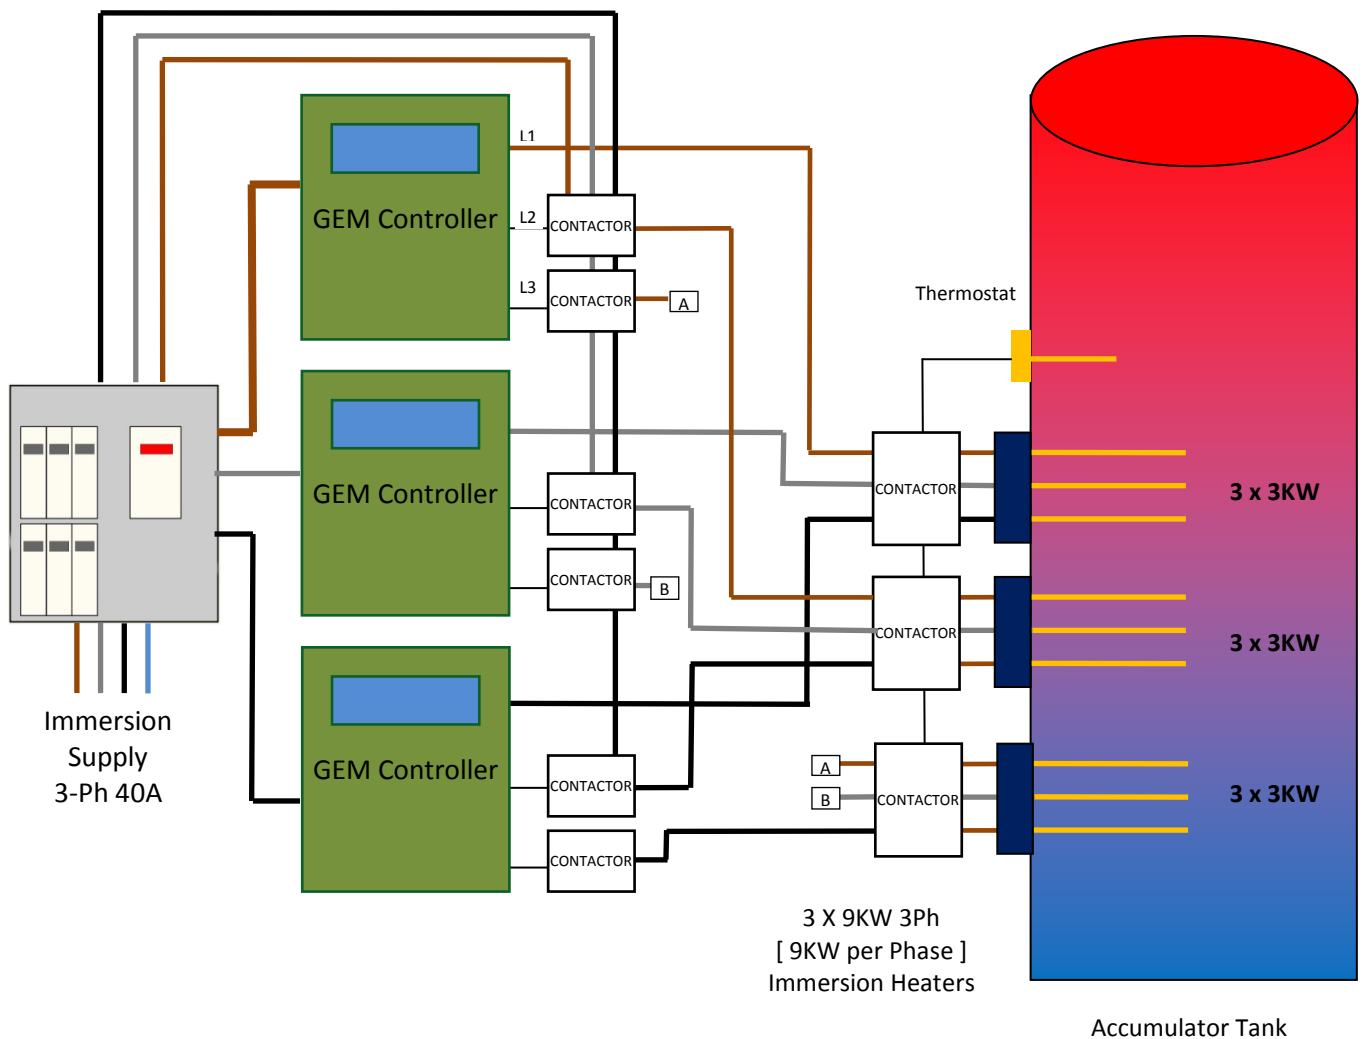

GEM 3-Phase Configuration Examples

Example 1 3 Phase Supply, 9KW Total Power, Wireless GEM

GEM 3-Phase Configuration Examples

Example 2 3 Phase Supply, 9KW Total Power, Non-Wireless GEM

GEM 3-Phase Configuration Examples

Accumulator Tank

Example 3 3 Phase Supply, 18KW Total Power, Wireless GEM

GEM 3-Phase Configuration Examples

Example 4 3 Phase Supply, 27KW Total Power, Wireless GEM

GEM 3-Phase Configuration Examples

Example 5 3 Phase Supply, 36KW Total Power, Wireless GEM