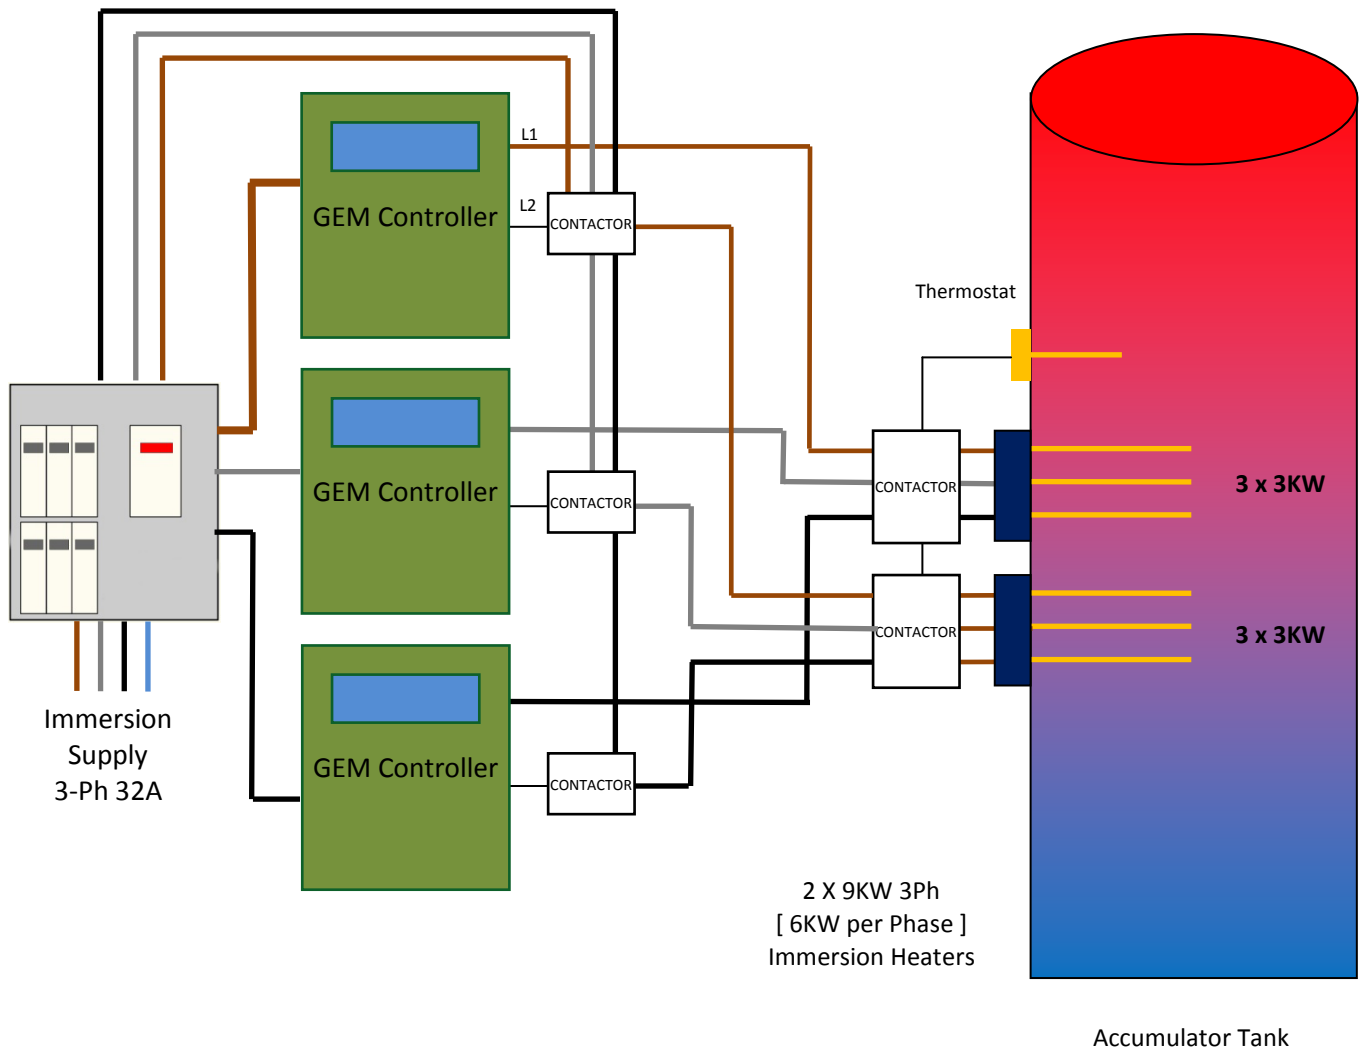

GEM 3-Phase Configuration Examples

Example 1 3 Phase Supply, 9KW Total Power, Wireless GEM

GEM 3-Phase Configuration Examples

Example 2 3 Phase Supply, 9KW Total Power, Non-Wireless GEM

GEM 3-Phase Configuration Examples

Accumulator Tank

Example 3 3 Phase Supply, 18KW Total Power, Wireless GEM

GEM 3-Phase Configuration Examples

Example 4 3 Phase Supply, 27KW Total Power, Wireless GEM

GEM 3-Phase Configuration Examples

Example 5 3 Phase Supply, 36KW Total Power, Wireless GEM