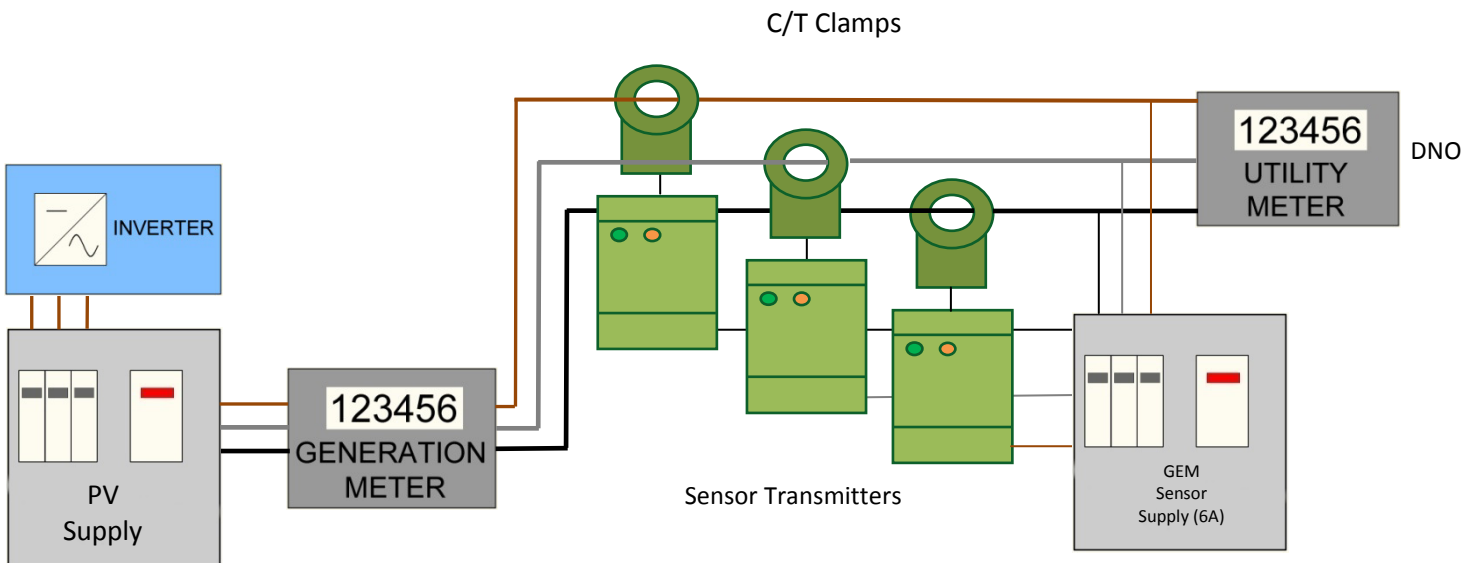

GEM 3-Phase Configuration Examples

Example 1 3 Phase Supply, 9KW Total Power, Wireless GEM

GEM 3-Phase Configuration Examples

Example 2 3 Phase Supply, 9KW Total Power, Non-Wireless GEM

GEM 3-Phase Configuration Examples

Accumulator Tank

Example 3 3 Phase Supply, 18KW Total Power, Wireless GEM

GEM 3-Phase Configuration Examples

Example 4 3 Phase Supply, 27KW Total Power, Wireless GEM

GEM 3-Phase Configuration Examples

Example 5 3 Phase Supply, 36KW Total Power, Wireless GEM