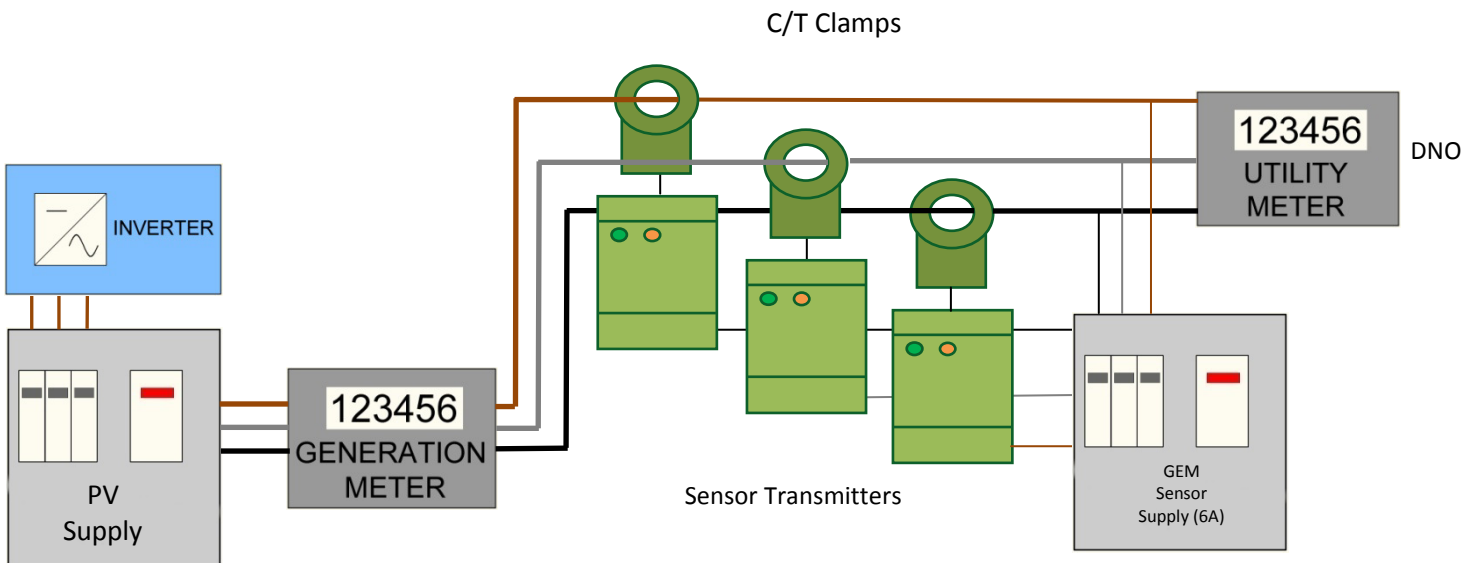

GEM 3-Phase Configuration Examples

Example 1 3 Phase Supply, 9KW Total Power, Wireless GEM

GEM 3-Phase Configuration Examples

Example 2 3 Phase Supply, 9KW Total Power, Non-Wireless GEM

GEM 3-Phase Configuration Examples

Accumulator Tank

Example 3 3 Phase Supply, 18KW Total Power, Wireless GEM

GEM 3-Phase Configuration Examples

Example 4 3 Phase Supply, 27KW Total Power, Wireless GEM

GEM 3-Phase Configuration Examples

Example 5 3 Phase Supply, 36KW Total Power, Wireless GEM