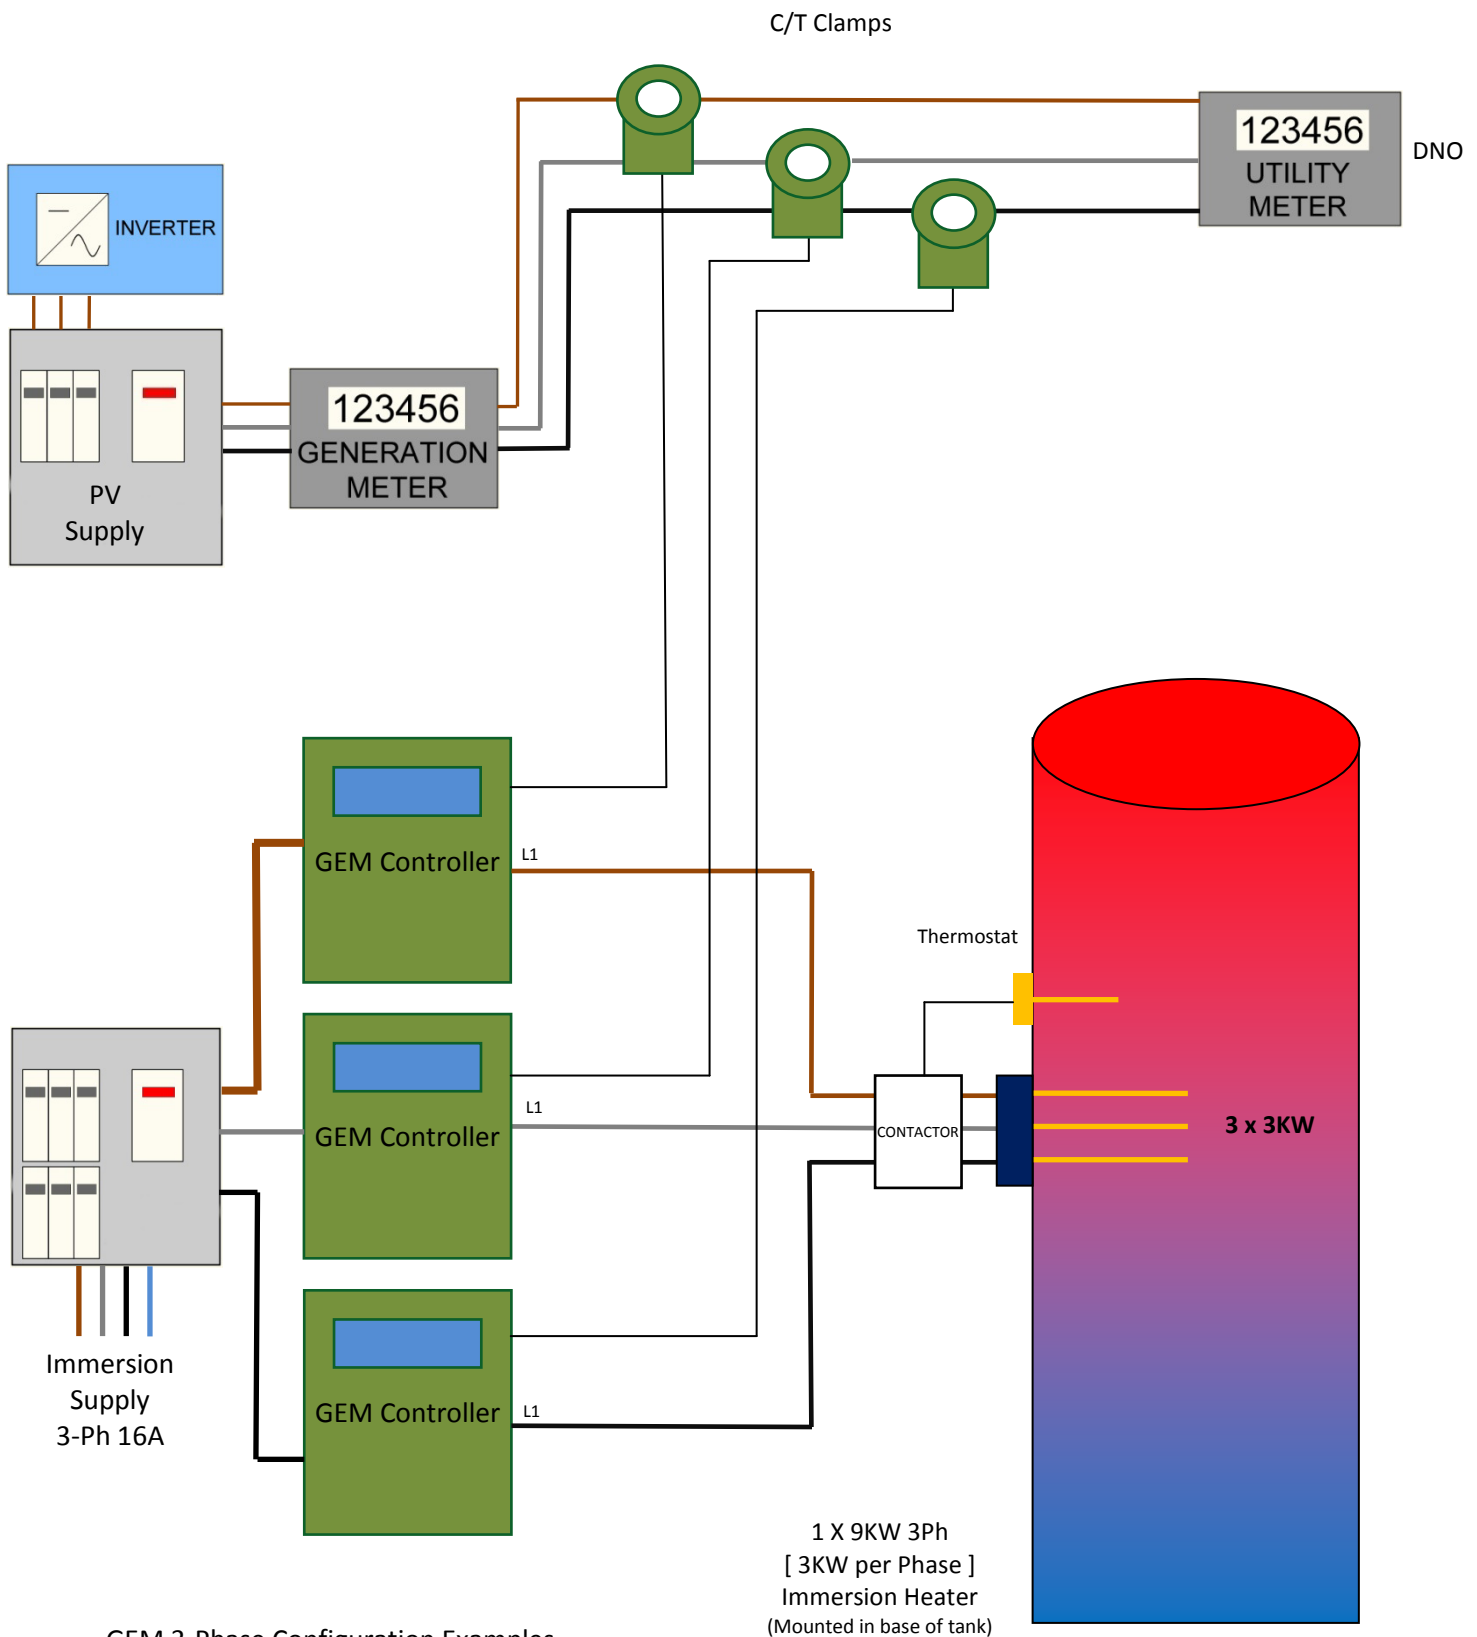

GEM 3-Phase Configuration Examples

Example 1 3 Phase Supply, 9KW Total Power, Wireless GEM

GEM 3-Phase Configuration Examples

Example 2 3 Phase Supply, 9KW Total Power, Non-Wireless GEM

GEM 3-Phase Configuration Examples

Accumulator Tank

Example 3 3 Phase Supply, 18KW Total Power, Wireless GEM

GEM 3-Phase Configuration Examples

Example 4 3 Phase Supply, 27KW Total Power, Wireless GEM

GEM 3-Phase Configuration Examples

Example 5 3 Phase Supply, 36KW Total Power, Wireless GEM