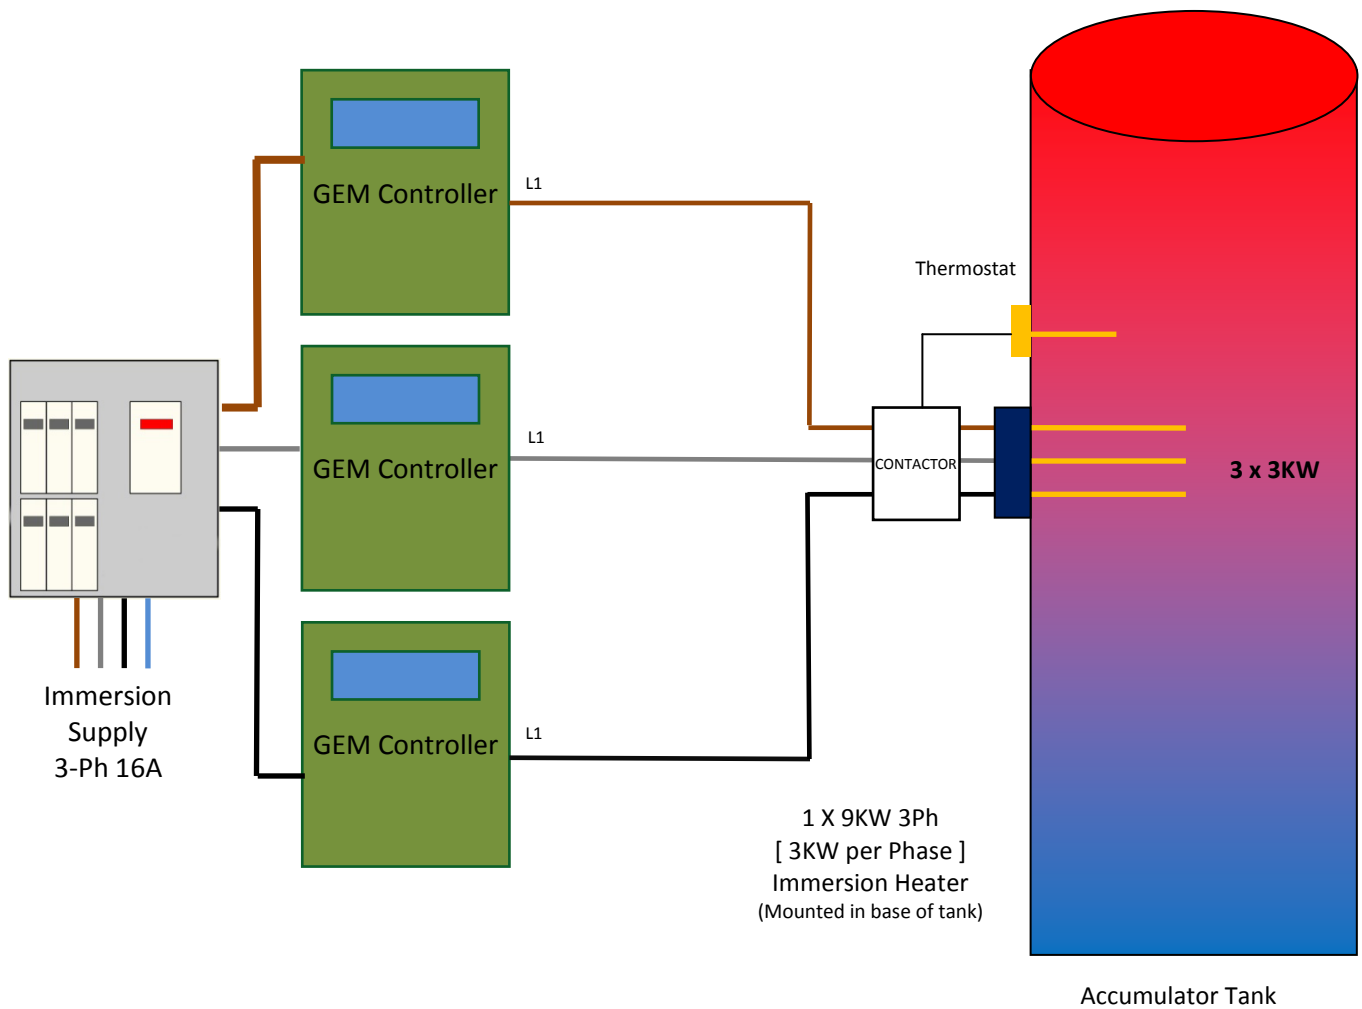

GEM 3-Phase Configuration Examples

Example 1 3 Phase Supply, 9KW Total Power, Wireless GEM

GEM 3-Phase Configuration Examples

Example 2 3 Phase Supply, 9KW Total Power, Non-Wireless GEM

GEM 3-Phase Configuration Examples

Accumulator Tank

Example 3 3 Phase Supply, 18KW Total Power, Wireless GEM

GEM 3-Phase Configuration Examples

Example 4 3 Phase Supply, 27KW Total Power, Wireless GEM

GEM 3-Phase Configuration Examples

Example 5 3 Phase Supply, 36KW Total Power, Wireless GEM