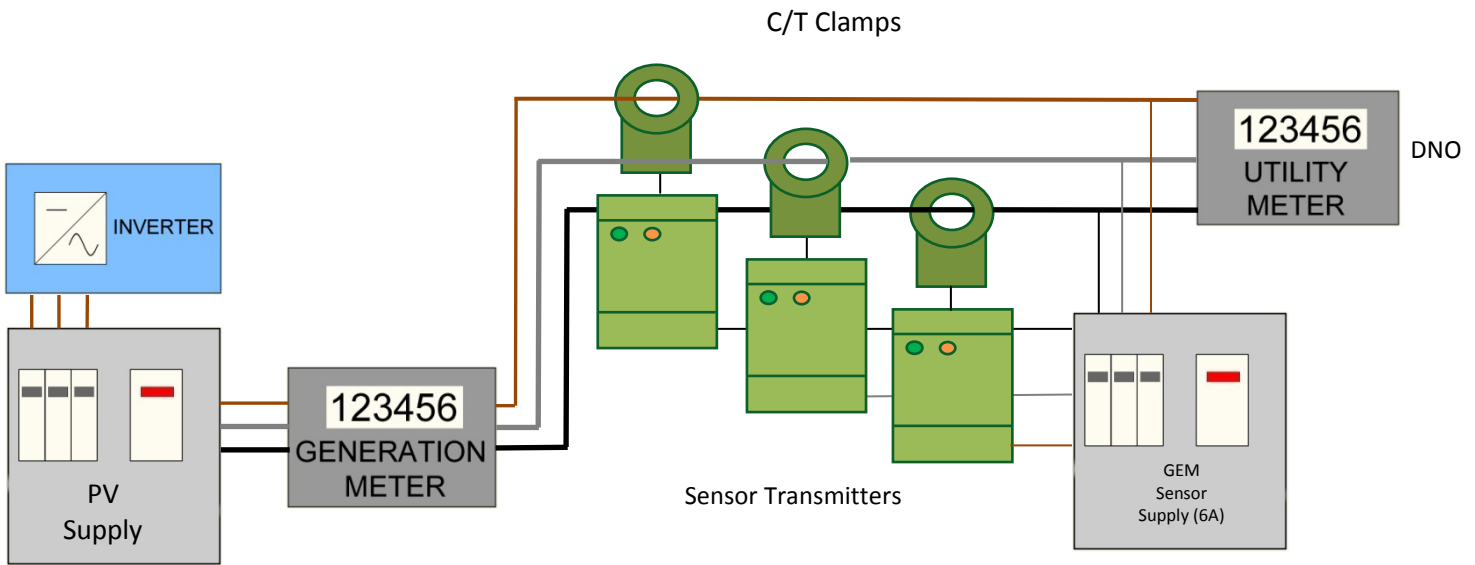

GEM 3-Phase Configuration Examples

Example 1 3 Phase Supply, 9KW Total Power, Wireless GEM

GEM 3-Phase Configuration Examples

Example 2 3 Phase Supply, 9KW Total Power, Non-Wireless GEM

GEM 3-Phase Configuration Examples

Accumulator Tank

Example 3 3 Phase Supply, 18KW Total Power, Wireless GEM

GEM 3-Phase Configuration Examples

Example 4 3 Phase Supply, 27KW Total Power, Wireless GEM

GEM 3-Phase Configuration Examples

Example 5 3 Phase Supply, 36KW Total Power, Wireless GEM