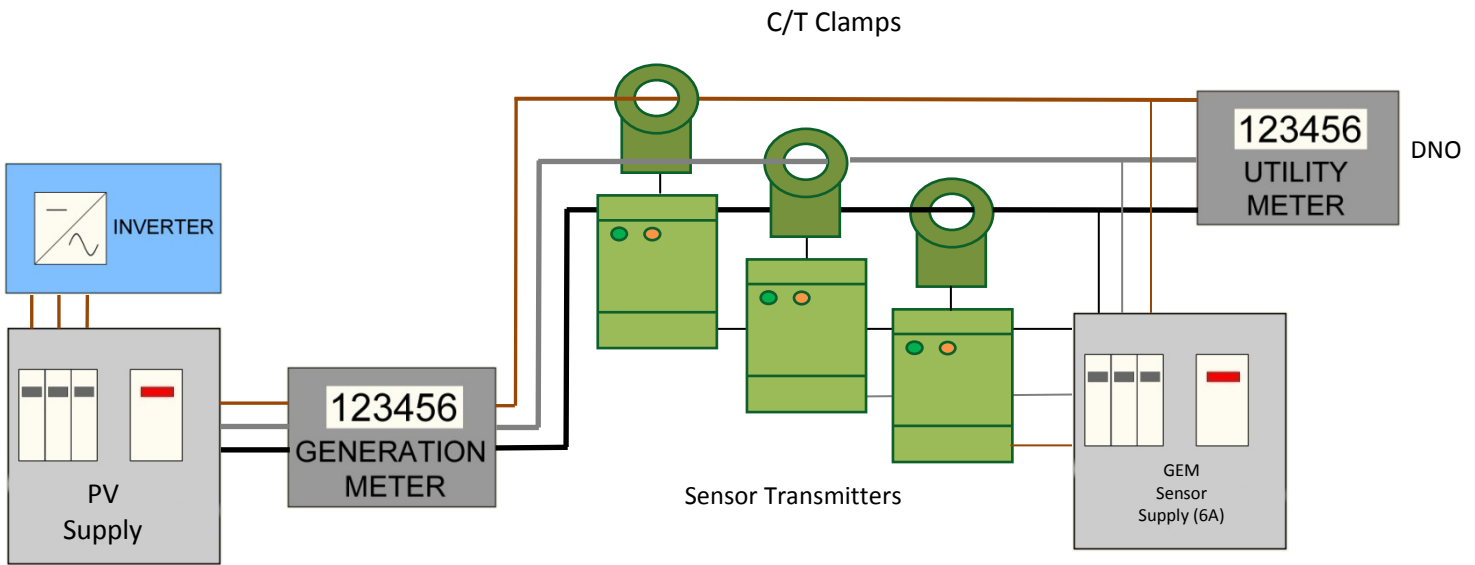

## Example 1 3 Phase Supply, 9KW Total Power, Wireless GEM

GEM 3-Phase Configuration Examples

Example 2 3 Phase Supply, 9KW Total Power, Non-Wireless GEM

GEM 3-Phase Configuration Examples

Accumulator Tank

Example 3 3 Phase Supply, 18KW Total Power, Wireless GEM

# GEM 3-Phase Configuration Examples

Example 4 3 Phase Supply, 27KW Total Power, Wireless GEM

GEM 3-Phase Configuration Examples

Example 5 3 Phase Supply, 36KW Total Power, Wireless GEM