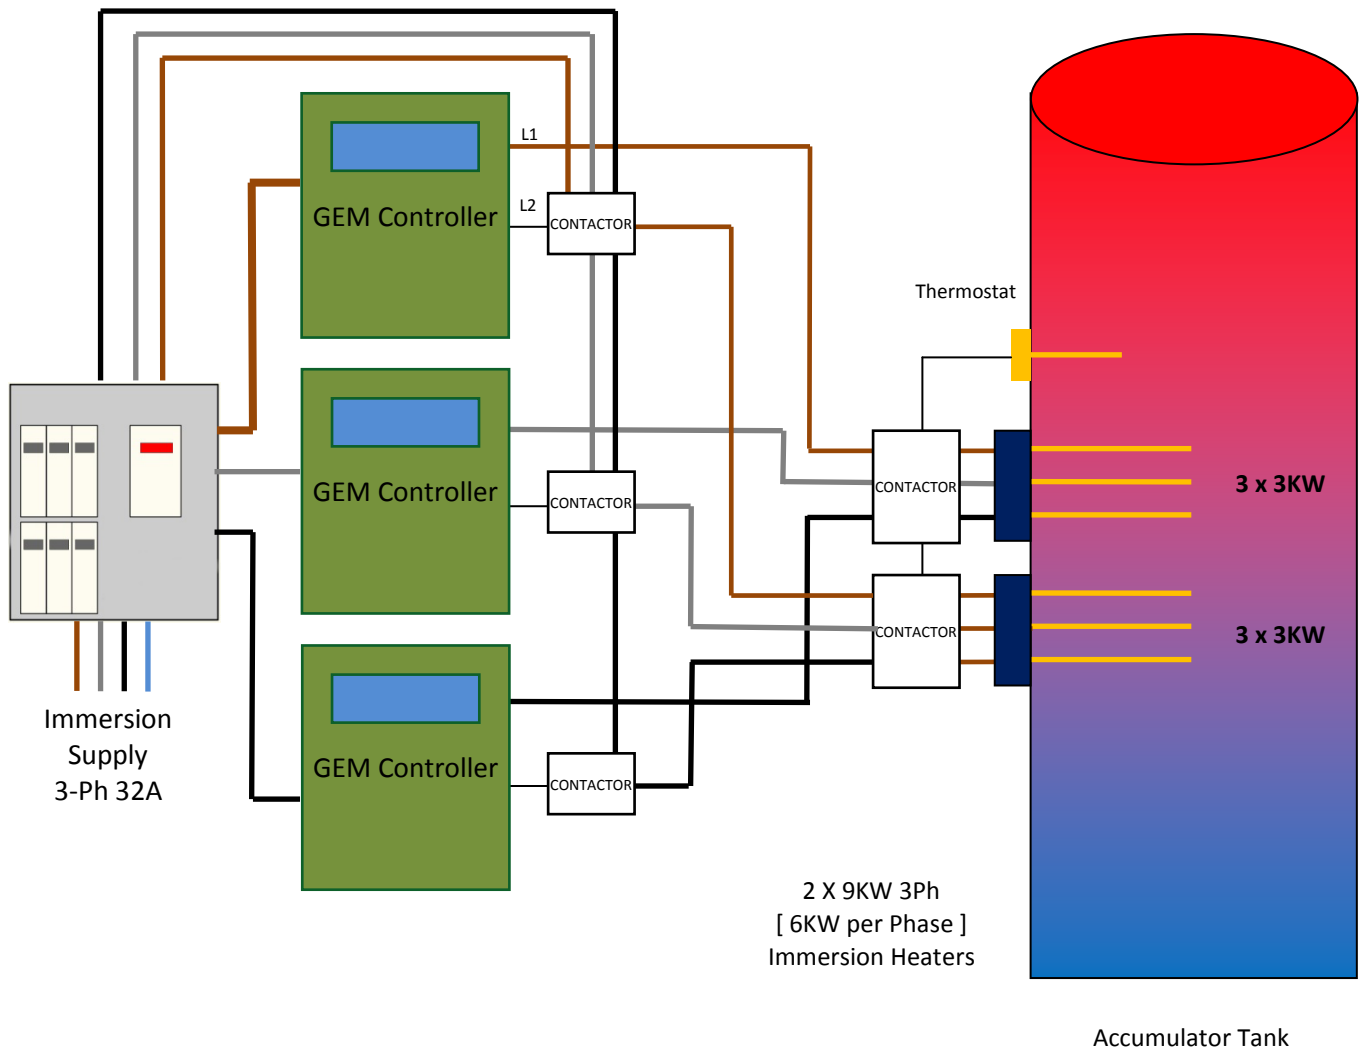

# GEM 3-Phase Configuration Examples

## Example 1 3 Phase Supply, 9KW Total Power, Wireless GEM

GEM 3-Phase Configuration Examples

Example 2 3 Phase Supply, 9KW Total Power, Non-Wireless GEM

GEM 3-Phase Configuration Examples

Accumulator Tank

Example 3 3 Phase Supply, 18KW Total Power, Wireless GEM

# GEM 3-Phase Configuration Examples

Example 4 3 Phase Supply, 27KW Total Power, Wireless GEM

GEM 3-Phase Configuration Examples

Example 5 3 Phase Supply, 36KW Total Power, Wireless GEM