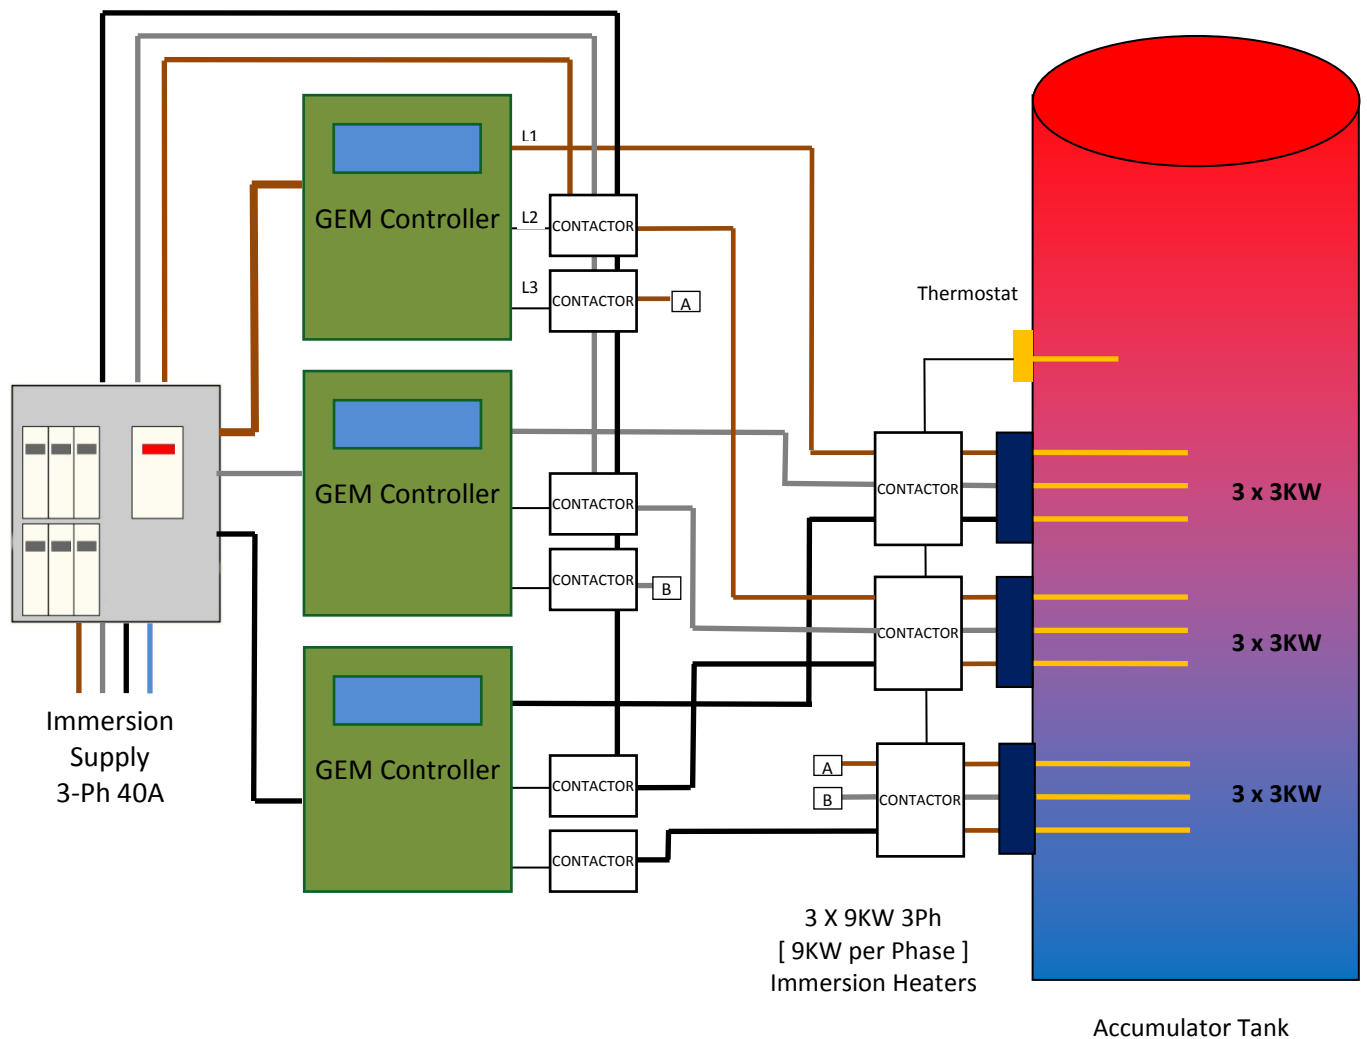

## Example 1 3 Phase Supply, 9KW Total Power, Wireless GEM

GEM 3-Phase Configuration Examples

Example 2 3 Phase Supply, 9KW Total Power, Non-Wireless GEM

GEM 3-Phase Configuration Examples

Accumulator Tank

Example 3 3 Phase Supply, 18KW Total Power, Wireless GEM

# GEM 3-Phase Configuration Examples

Example 4 3 Phase Supply, 27KW Total Power, Wireless GEM

GEM 3-Phase Configuration Examples

Example 5 3 Phase Supply, 36KW Total Power, Wireless GEM