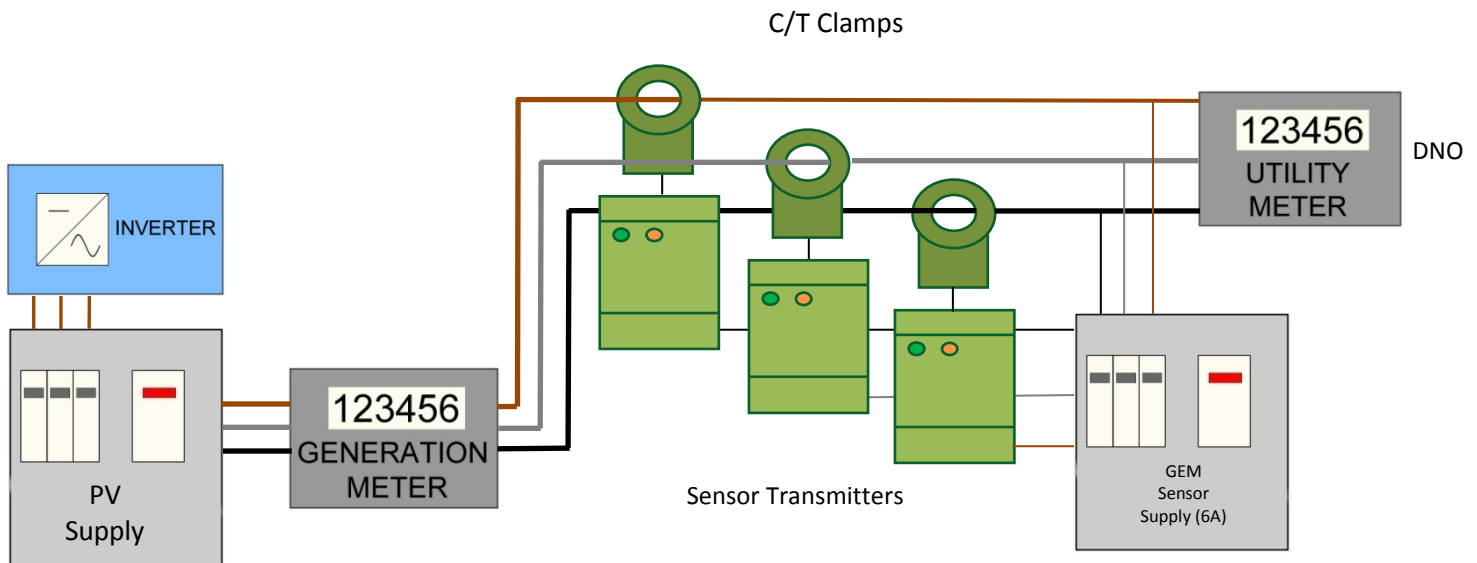

## Example 1 3 Phase Supply, 9KW Total Power, Wireless GEM

GEM 3-Phase Configuration Examples

Example 2 3 Phase Supply, 9KW Total Power, Non-Wireless GEM

GEM 3-Phase Configuration Examples

Accumulator Tank

Example 3 3 Phase Supply, 18KW Total Power, Wireless GEM

# GEM 3-Phase Configuration Examples

Example 4 3 Phase Supply, 27KW Total Power, Wireless GEM

GEM 3-Phase Configuration Examples

Example 5 3 Phase Supply, 36KW Total Power, Wireless GEM