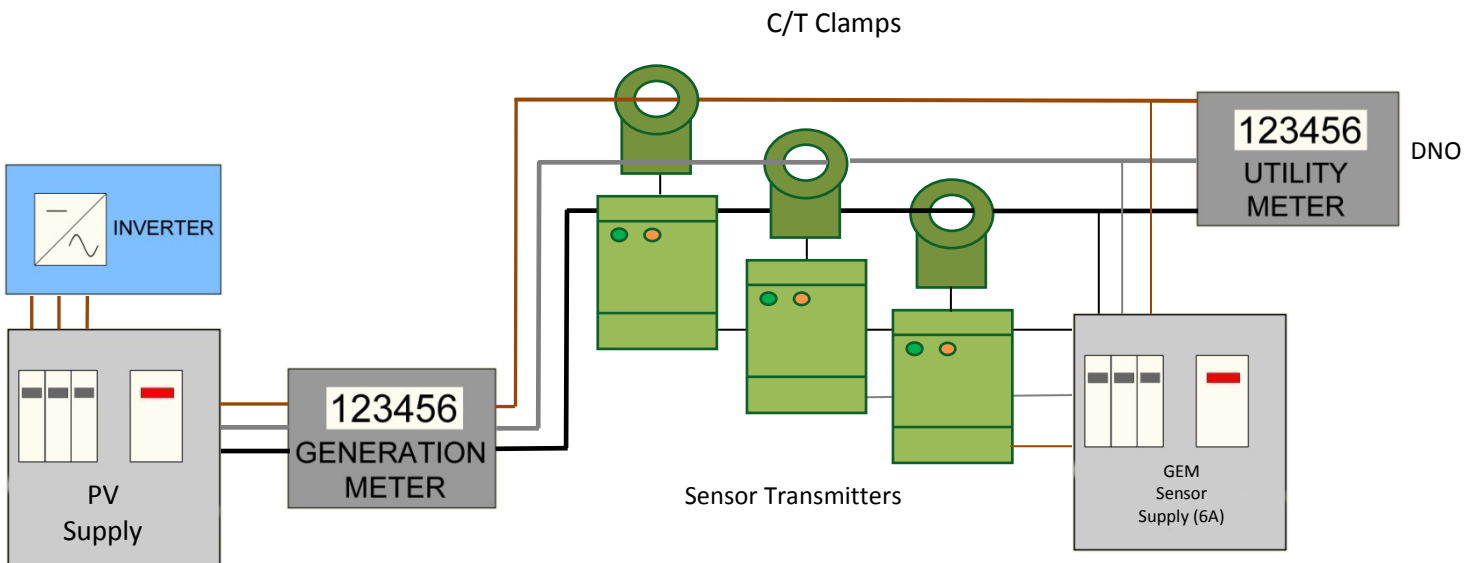

# GEM 3-Phase Configuration Examples

## Example 1 3 Phase Supply, 9KW Total Power, Wireless GEM

GEM 3-Phase Configuration Examples

Example 2 3 Phase Supply, 9KW Total Power, Non-Wireless GEM

GEM 3-Phase Configuration Examples

Accumulator Tank

Example 3 3 Phase Supply, 18KW Total Power, Wireless GEM

# GEM 3-Phase Configuration Examples

Example 4 3 Phase Supply, 27KW Total Power, Wireless GEM

GEM 3-Phase Configuration Examples

Example 5 3 Phase Supply, 36KW Total Power, Wireless GEM