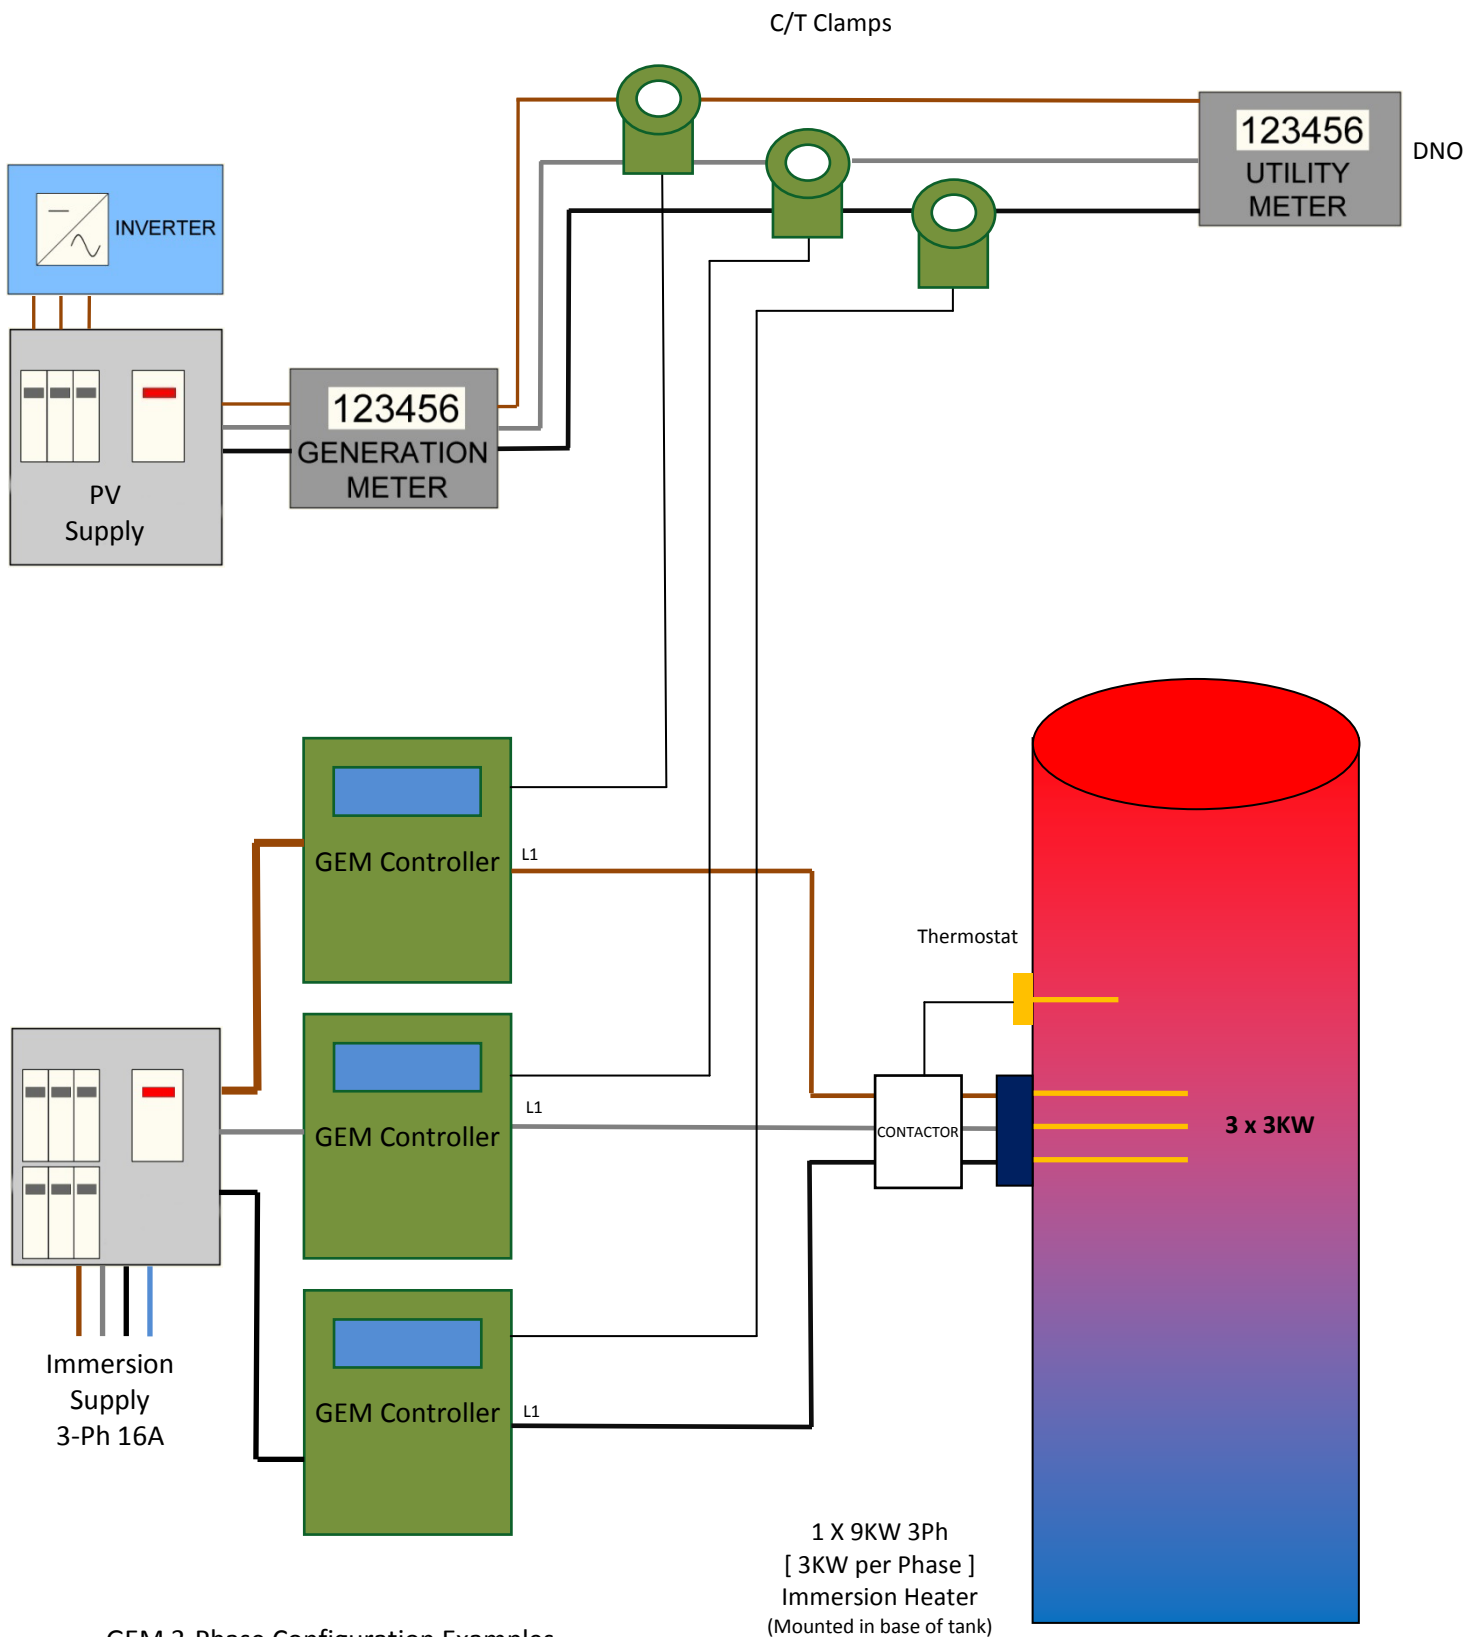

# GEM 3-Phase Configuration Examples

## Example 1 3 Phase Supply, 9KW Total Power, Wireless GEM

GEM 3-Phase Configuration Examples

Example 2 3 Phase Supply, 9KW Total Power, Non-Wireless GEM

GEM 3-Phase Configuration Examples

Accumulator Tank

Example 3 3 Phase Supply, 18KW Total Power, Wireless GEM

# GEM 3-Phase Configuration Examples

Example 4 3 Phase Supply, 27KW Total Power, Wireless GEM

GEM 3-Phase Configuration Examples

Example 5 3 Phase Supply, 36KW Total Power, Wireless GEM