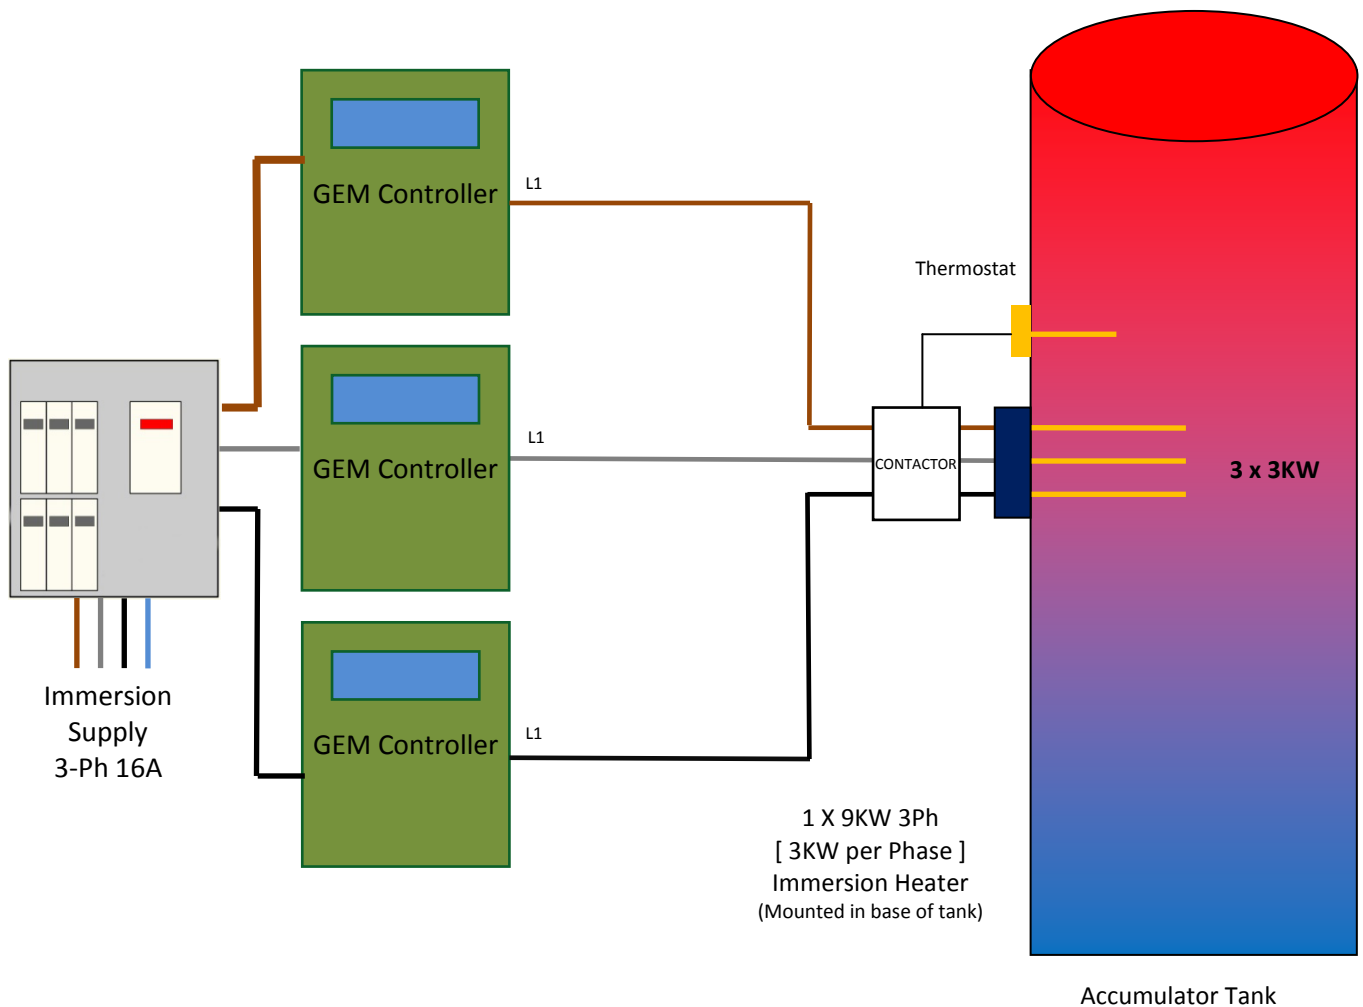

# GEM 3-Phase Configuration Examples

## Example 1 3 Phase Supply, 9KW Total Power, Wireless GEM

GEM 3-Phase Configuration Examples

Example 2 3 Phase Supply, 9KW Total Power, Non-Wireless GEM

GEM 3-Phase Configuration Examples

Accumulator Tank

Example 3 3 Phase Supply, 18KW Total Power, Wireless GEM

# GEM 3-Phase Configuration Examples

Example 4 3 Phase Supply, 27KW Total Power, Wireless GEM

GEM 3-Phase Configuration Examples

Example 5 3 Phase Supply, 36KW Total Power, Wireless GEM